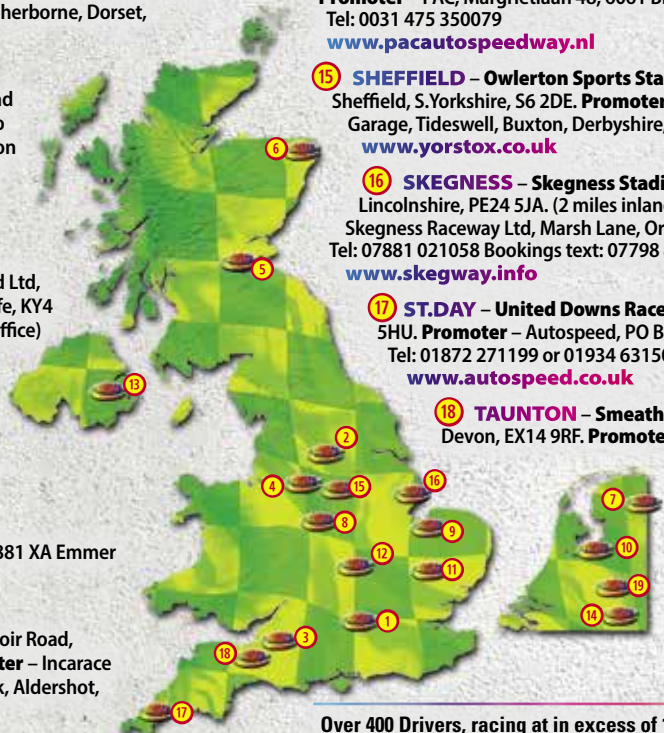

6 CRIMOND – Crimond Raceway, Crimond Airfield, Crimond, Fraserburgh, Aberdeenshire, AB43 8QQ. **Promoter** – CSC Promotions, 21 Links Terrace, Peterhead, Aberdeenshire, AB42 2XA. Tel: 01261 831955 Bookings: 07909 623695. www.crimondraceway.co.uk

7 EMMEN – Speedway Emmen, Veenackers 35, 7881 XA Emmer Compasuum, Netherlands. www.speedwayemmen.nl

8 HEDNESFORD – Hednesford Raceway, Reservoir Road, Hednesford, Cannock, Staffordshire, WS12 5BE. **Promoter** – Incarace Ltd, Spedeworth House, Holly Bush Lane Industrial Park, Aldershot, Hampshire, GU11 2PX. Tel: 01252 322920 www.spedeworth.co.uk/incarace

9 KING'S LYNN – Norfolk Arena, Saddlebow Road, King's Lynn, Norfolk, PE34 3AG. (Just off A17 King's Lynn Bypass) **Promoter** – Trackstar, Norfolk Arena, Saddlebow Road, King's Lynn, Norfolk, PE34 3AG. Tel: 01553 771111 Tel: 07939 580652 www.stockcar-racing.co.uk

10 LELYSTAD – Midland Speedway, Talinweg 89, 8218 NX Lelystad, Netherlands. (Near Airport) **Promoter** – NOV Autospeedway, Chevallerstraat 15, 7731 EE, Ommen, Netherlands. Tel: 0031 6 102 68 312 www.midlandcircuit.nl

11 MILDENHALL – Mildenhall Stadium, West Row, Mildenhall, Suffolk, IP28 8QU. **Promoter** – Mildenhall Stadium Ltd, Spedeworth House, Holly Bush Lane Industrial Park, Aldershot, Hampshire, GU11 2PX. Tel: 01252 322920 www.mildenhall.spedeworth.co.uk