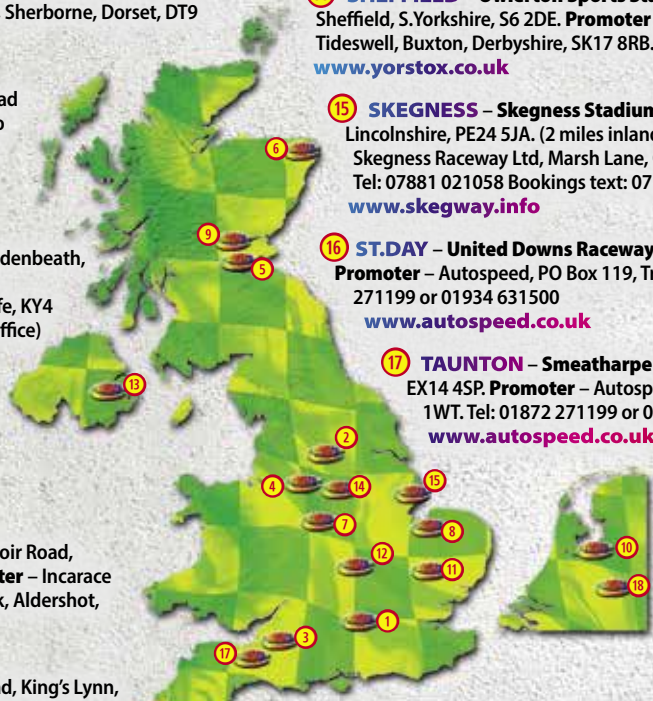

7 HEDNESFORD – Hednesford Raceway, Reservoir Road, Hednesford, Cannock, Staffordshire, WS12 5BE. **Promoter** – Incarace Ltd, Spedeworth House, Holly Bush Lane Industrial Park, Aldershot, Hampshire, GU11 2PX. Tel: 01252 322920 www.spedeworth.co.uk/incarace

8 KING'S LYNN – Norfolk Arena, Saddlebow Road, King's Lynn, Norfolk, PE34 3AG. (Just off A17 King's Lynn Bypass) **Promoter** – Trackstar, Norfolk Arena, Saddlebow Road, King's Lynn, Norfolk, PE34 3AG. Tel: 01553 771111 Tel: 07791 704157 www.stockcar-racing.co.uk

9 KNOCKHILL – Knockhill Racing Circuit, by Dunfermline, Fife, KY12 9TF. **Promoter** – Innovate Cowdenbeath Ltd, Cowdenbeath Racewall, Central Park, Cowdenbeath, Fife, KY4 9QQ. Tel: 01383 723337 (Raceday) Tel: 07842 445627 (Office) www.racewall.co.uk www.knockhill.com

10 LELYSTAD – Midland Speedway, Talinweg 89, 8218 NX Lelystad, Netherlands. (Near Airport) **Promoter** – NOV Autospeedway, Chevallerstraat 15, 7731 EE, Ommen, Netherlands. Tel: 0031 6 102 68 312 www.midlandcircuit.nl

11 MILDENHALL – Mildenhall Stadium, West Row, Mildenhall, Suffolk, IP28 8QU. **Promoter** – Mildenhall Stadium Ltd, Spedeworth House, Holly Bush Lane Industrial Park, Aldershot, Hampshire, GU11 2PX. Tel: 01252 322920 www.spedeworth.co.uk